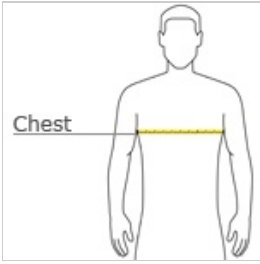

Ultra Cotton® Sleeveless T-Shirt. 2700

- 6-ounce, 100% cotton
- 50/50 cotton/poly (Safety Green)
- 90/10 cotton/poly (Sport Grey)
- Seamless double-needle 7/8" neck
- Double-needle hem
- Hemmed armholes

Due to the nature of 50/50 cotton/poly neon fabrics, special care must be taken throughout the printing process.

front

back

HOW TO MEASURE

CHEST

With arms down at sides, measure around the upper body, under arms and over the fullest part of the chest.

SIZE CHART

	S	M	L	XL	2XL
Chest	34-36	38-40	42-44	46-48	50-52

COLOR INFORMATION

Black
PMS 426 C

Navy
PMS 533 C

Red
PMS 7620 C

Royal
PMS 7686 C

Safety Green
PMS 382 C